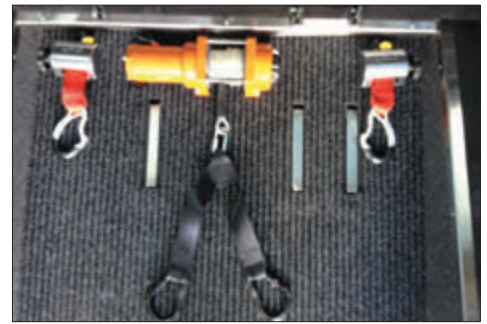

Winch and securings.